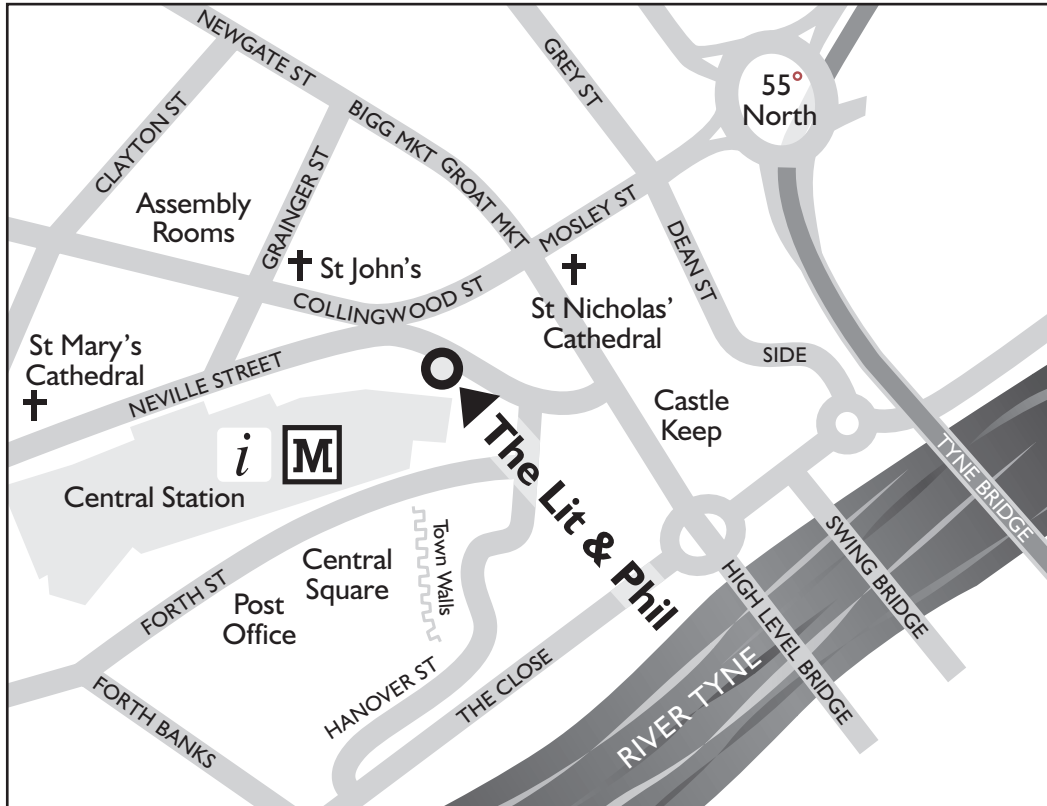

THE Lit & Phil

Direction Map

Opening Hours

Monday	9.30am - 7.00pm
Tuesday	9.30am - 8.00pm
Wednesday	9.30am - 7.00pm
Thursday	9.30am - 7.00pm
Friday	9.30am - 5.00pm
Saturday	9.30am - 1.00pm

Contact Us

The Lit & Phil,
23 Westgate Road,
Newcastle upon Tyne,
NE1 1SE
Telephone: 0191 232 0192
Email: library@litandphil.org.uk